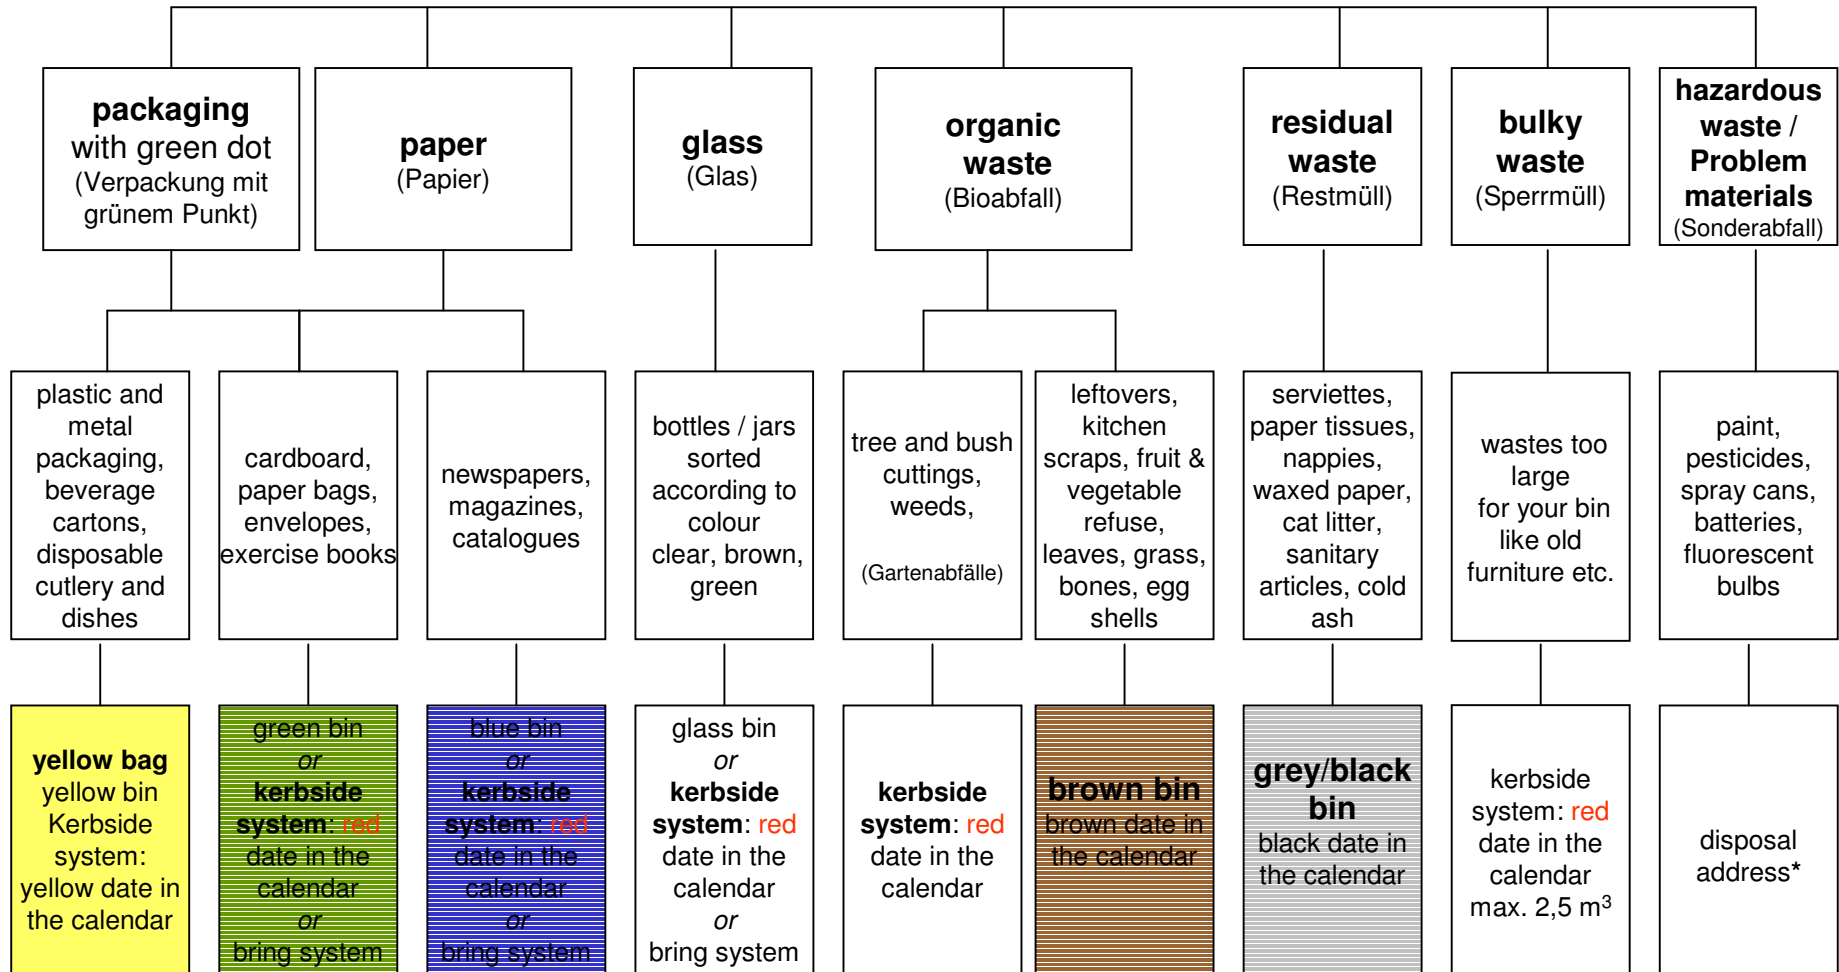

**Household waste**  
(Haushaltsabfälle)  
how to sort .....

\*Local disposal address for bring system and problem materials: Haidgraben 1, 85521 Ottobrunn, Monday – Thursday 7.00 to 19.00, Friday 7.00 – 12.00